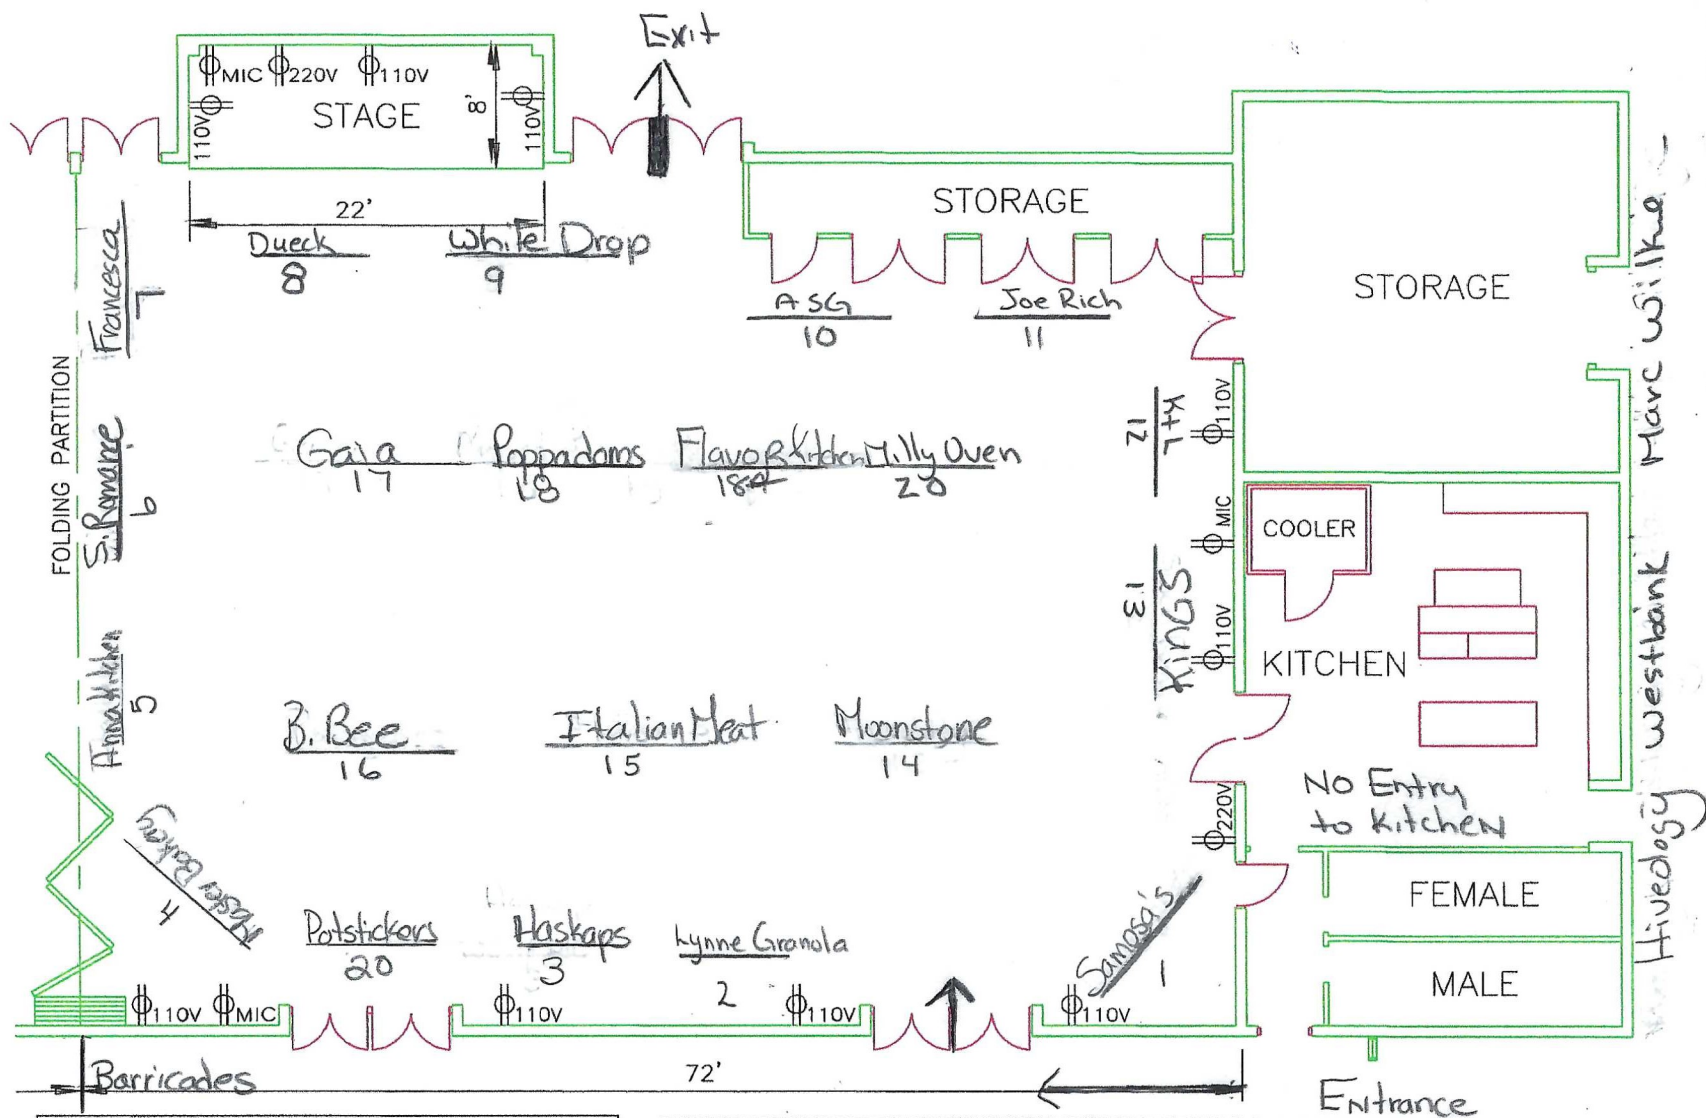

MacIntosh Room

Set Up Requirements:

Round Tables: _____

6ft Rectangular Tables: _____

8ft Rectangular Tales: _____

Chairs: _____

Notes:

- 3 x 6ft

- 18 x 8ft

WINE Country - 4 Bears - 4 Bears

M. Welsh